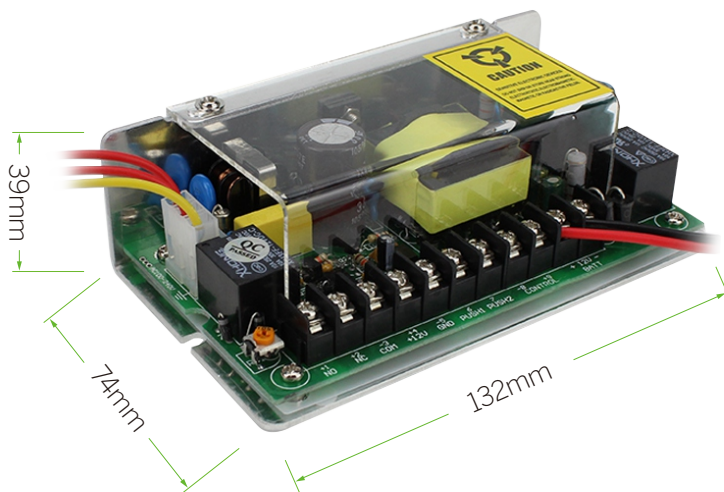

Dimensions(mm)

S4A Industrial Co.,Limited

Address:2nd floor of Jinminan Industrial Zone,
Bulong Rd, Bantian St. Longgan Dist, Shenzhen,China

www.S4A.com.cn

E-mail: sales@S4A.cn / Skype: crypton0929
Mob/Whatsapp/Wechat/Viber: +86 130 4080 0588