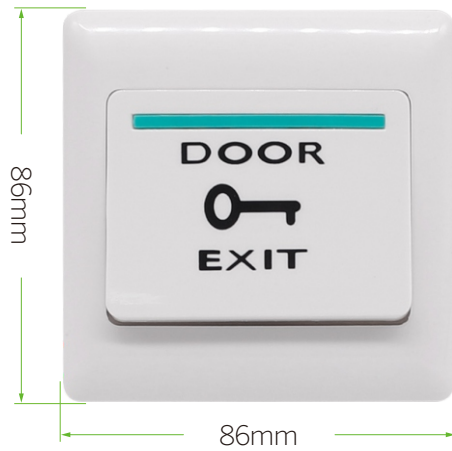

Dimensions(mm)

S4A Industrial Co., Limited

Address: 2nd floor of Jinminan Industrial Zone,
Bulong Rd, Bantian St. Longgan Dist, Shenzhen, China

www.S4A.com.cn

E-mail: sales@S4A.cn / Skype: crypton0929
Mob/Whatsapp/Wechat/Viber: +86 130 4080 0588