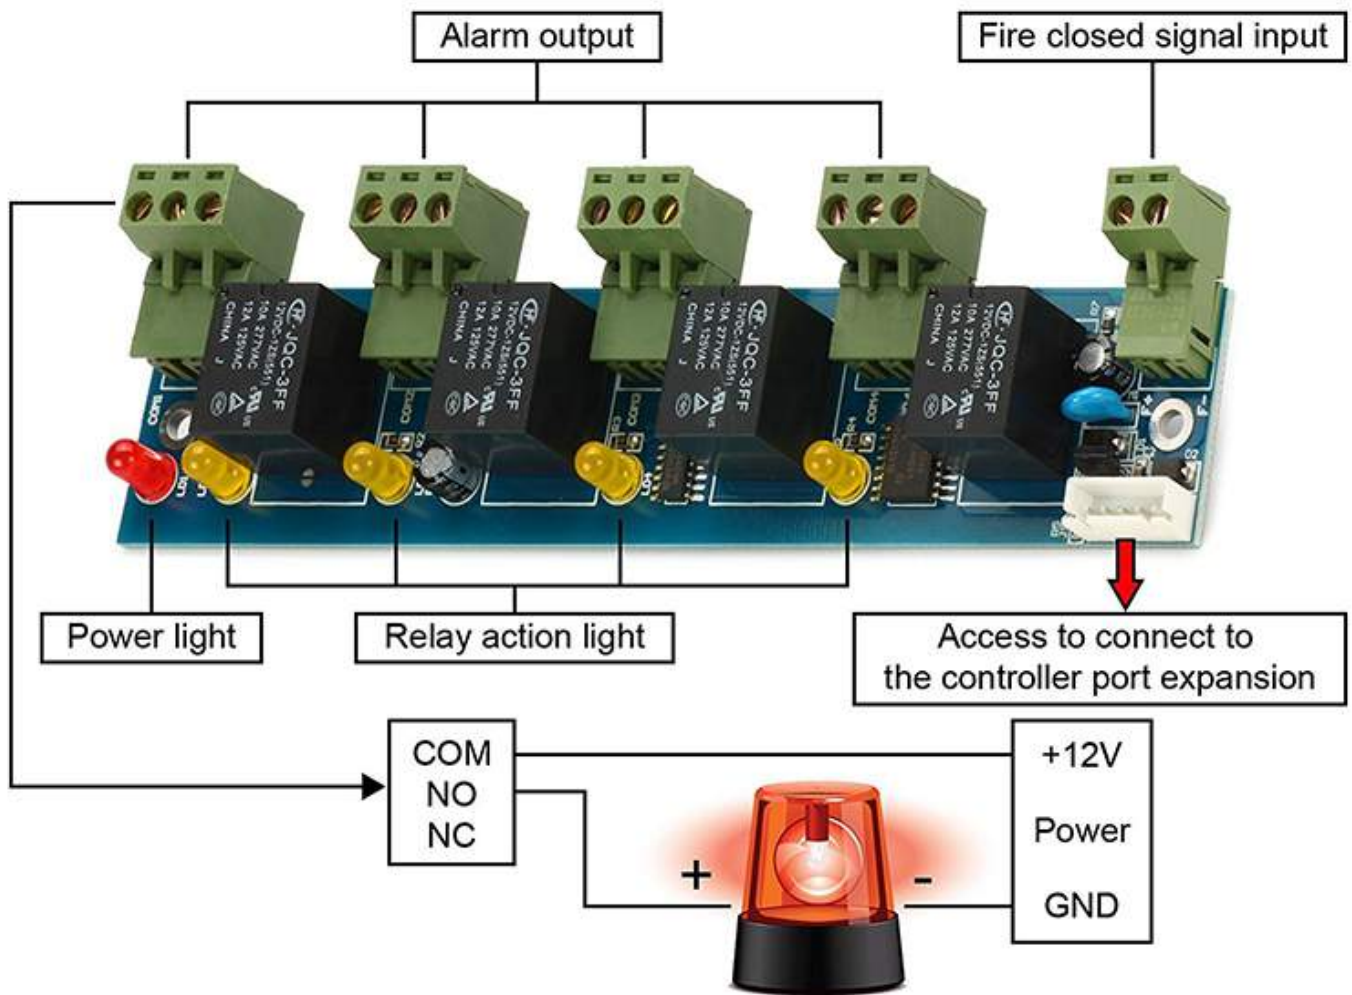

Function Introduction

Applicable to access controller	ACB-R01, ACB-R02, ACB-R04, ACB-T01, ACB-T02, ACB-T04, ACB-001, ACB-002, ACB-004.
Can Control	invalid break in alarm, long time unlocking alarm, intimidation break in alarm, unlocking linkage output, invalid card swiping alarm, integrated fire control alarm
Should pay attention to	This enhanced Alarm Output and Integrated Fire Control Expansion Panel only can compat with the ACB series controller, and the software be V6.6 or higher version.
Output and input	1-way input and 4-way alarm output, You can specify which function to which door of the controlled area, Can connect the fire control output, when fire signal received, doors in the controlled area will be open automatically, and five alarm will be recorded.
Other	Allow to change anti-intimidation password Can set long time unlocking alarm time: 0-6000 seconds Can set the time delay of each output from 0 to 6000

The appearance of structure

S4A Industrial Co., Limited

Address: The 2nd floor, Jinmin'an Industrial Zone, #529, Bulong Rd.
Bantian St. Longgang Dist. Shenzhen, PRC.. CN 518131

www.S4A.com.cn

E-mail: sales@S4A.cn / Skype: crypton0929
Mob/Whatsapp/Wechat/Viber: +86 130 4080 0588